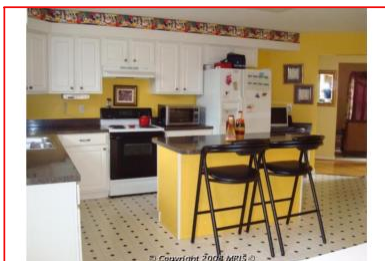

### 305 Brushwood Drive

- \$474,900
- 4 Bedrooms
- 2 Full Baths
- 1 Half Bath
- 2-Story Foyer
- Built In 1999
- 2,790 Fin SqFt
- Spectacular Entry Way
- Colonial Style
- 3 Levels
- No HOA

Spectacular Home! Magnificent space with a fantastic layout. Gigantic Master Bedroom Suite with a huge owner's WI closet. Stunning 2-story foyer, full basement, formal living room and separate dining room. Open FR/Breakfast/Kitchen leading out onto a huge deck. This is a stately well maintained home. No HOA dues.